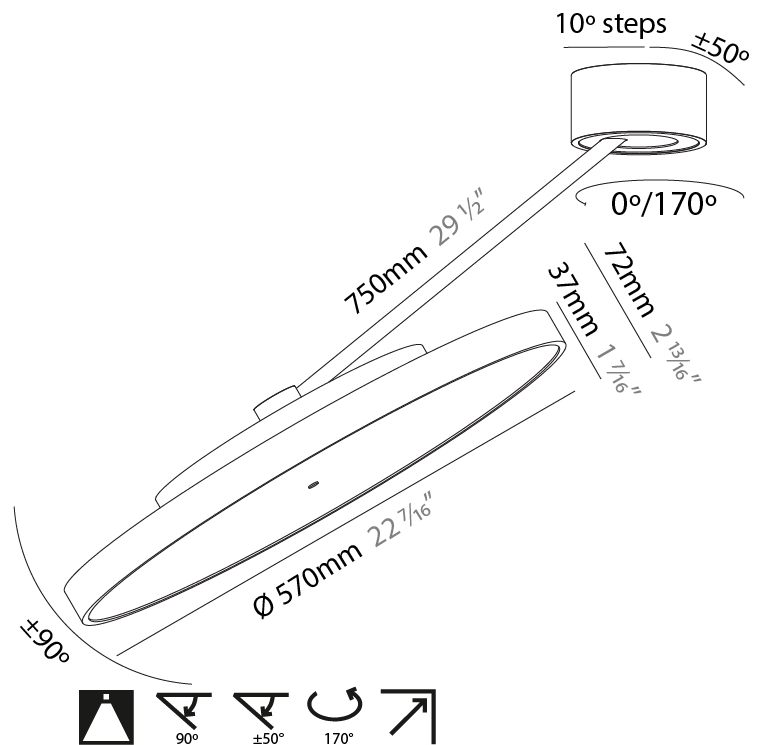

GENERAL

Series: Sign Diva Dancer
Subseries: Sign Diva Dancer
Brand: Prolicht
Division: Architectural
Mounting Type: Suspension
Mounting Location: Ceiling
Subcategory: Pendant

PHYSICAL

Shape: Round
Diameter (mm): 570
Diameter (in): 22 7/16
Height (mm): 870
Depth (mm): 72
Height (in): 34 1/4
Depth (in): 2 13/16
Extension (mm): 750
Extension (in): 29 1/2
Light Distribution: Adjustable / Direct
Weight (kg): 4.660
Weight (lbs): 10.273
Diffuser: PMMA - Opal / Micro-Prism / Sparkling Secret / Vintage Industrial
Fixture Finish: SSR / BKV / CWI / CRY / HAB / UFT / ITA / RUA / FTG / MYG / LOD / PUS / FRO / FUP / KIA / POP / BLS / SPG / MEY / GOH / GUM / CHC / COM / ABZ / JAG / OBR / MOS / ROR
Fixture Material: Extruded Aluminum / Steel

ELECTRICAL

Lamp Type: LED (Zhaga Standard)
Input Wattage (W): 49
Dimming: Tri-Mode (Non-Dimming and Phase Dimming (120Vac only) and 0-10V Dimming)
Driver Included: Yes
Driver Location: Integrated
Driver Type: Constant Current - Universal
Driver Class: Class 2
Input Voltage (V): 120 - 277
Constant Current (MA): 350

LED

Color Temperature (*K): 2700 / 3000 / 3500 / 4000
Max. Delivered Lumen (lm): 4978 / 5337 / 5384 / 5494
Nominal Lumen (lm): 6199 / 6646 / 6705 / 6842
CRI: >90 CRI
Lamp Life (hrs): 50000

OPTICAL

Adjustability: Rotational Canopy 170°; Tilting Canopy ±50°; Tilting Head ±90°

RATINGS AND CERTIFICATIONS

Certified By: Certified for North American Standards
IP rating: IP20