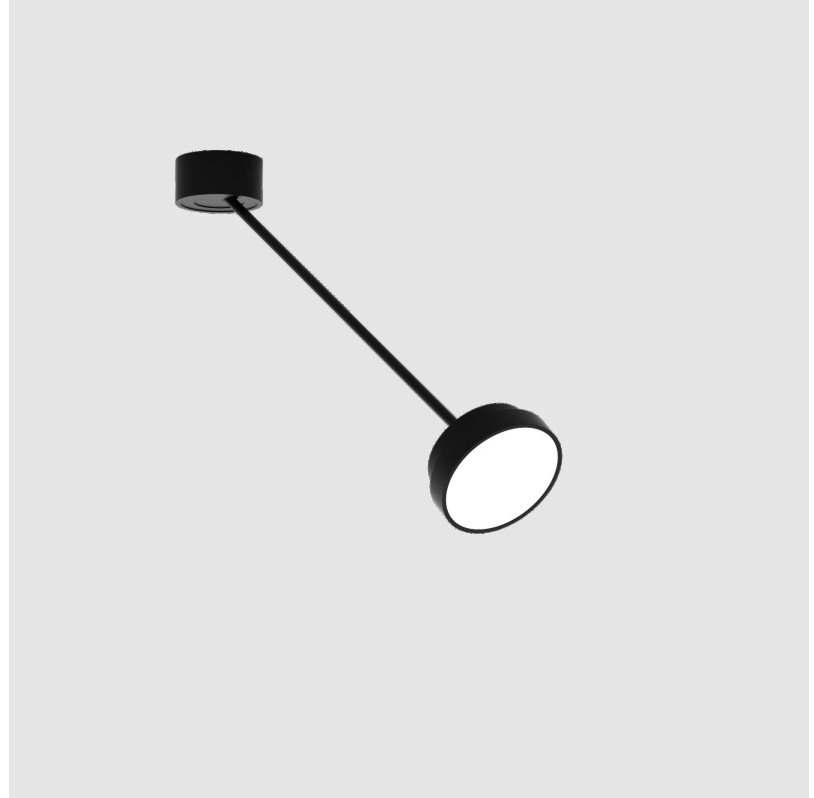

GENERAL

Series: Sign Diva Dancer
Subseries: Sign Diva Dancer
Partner: Prolicht
Division: Architectural
Installation: Suspension
Product Type: Pendant
Mounting Location: Ceiling
Light Distribution: Adjustable

PHYSICAL

Shape: Round
Diameter (mm): 200
Diameter (in): 7 7/8
Height (mm): 72
Height (in): 2 13/16
Max. Overall Height (mm): 870
Max. Overall Height (in): 34 1/4
Extension (mm): 750
Extension (in): 29 1/2
Weight (kg): 1.999
Weight (lbs): 4.407
Diffuser: PMMA - Opal / Micro-Prism / Sparkling Secret / Vintage Industrial
Fixture Finish: SSR / BKV / CWI / CRY / HAB / UFT / ITA / RUA / FTG / MYG / LOD / PUS / FRO / FUP / KIA / POP / BLS / SPG / MEY / GOH / CHC / COM / ABZ / JAG / OBR / MOS / ROR
Fixture Material: PMMA / Extruded Aluminum / Steel

ELECTRICAL

Lamp Type: LED (Zhaga Standard)
Input Wattage (W): 10
Dimming: Tri-Mode (Non-Dimming and Phase Dimming (120Vac only) and 0-10V Dimming)
Driver Included: Yes
Driver Location: Integrated
Driver Type: Constant Current - Universal
Driver Class: Class 2
Input Voltage (V): 120 - 277
Constant Current (MA): 350

LED

Color Temperature (*K): 2700 / 3000 / 3500 / 4000
Max. Delivered Lumen (lm): 776 / 830 / 837 / 854
Nominal Lumen (lm): 1280 / 1370 / 1382 / 1410
CRI: >90 CRI
Lamp Life (hrs): 50000

OPTICAL

Adjustability: Rotational Canopy 170°; Tilting Canopy ±50°; Tilting Head ±90°

RATINGS AND CERTIFICATIONS

Certified By: Certified for North American Standards
IP rating: IP20