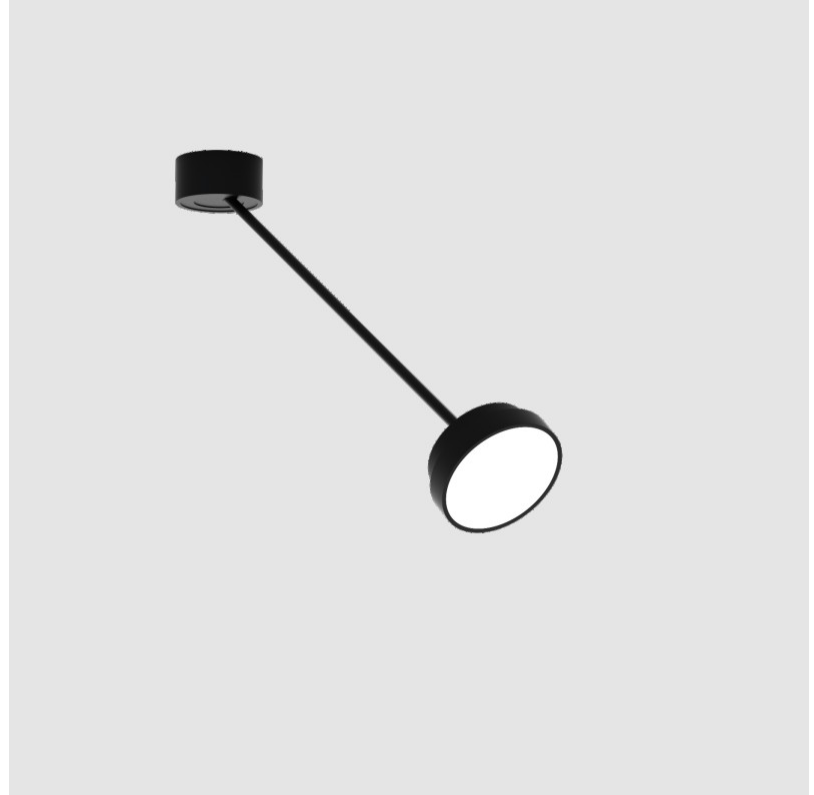

GENERAL

Series: Sign Diva Dancer
Subseries: Sign Diva Dancer Korona
Partner: Prolicht
Division: Architectural
Installation: Suspension
Product Type: Pendant
Mounting Location: Ceiling
Light Distribution: Adjustable

PHYSICAL

Shape: Round
Diameter (mm): 200
Diameter (in): 7 7/8
Height (mm): 870
Depth (mm): 86
Height (in): 34 1/4
Depth (in): 3 3/8
Weight (kg): 2.09
Weight (lbs): 4.607

Diffuser: PMMA - Opal / Micro-Prism / Sparkling Secret / Vintage Industrial

Fixture Finish: SSR / BKV / CWI / CRY / HAB / UFT / ITA / RUA / FTG / MYG / LOD / PUS / FRO / FUP / KIA / POP / BLS / SPG / MEY / GOH / CHC / COM / ABZ / JAG / OBR / MOS / ROR

Fixture Material: PMMA / Extruded Aluminum / Steel

ELECTRICAL

Lamp Type: LED (Zhaga Standard)
Input Wattage (W): 11
Total Output Wattage (W): 10
Dimming: Tri-Mode (Non-Dimming and Phase Dimming (120Vac only) and 0-10V Dimming)
Driver Included: Yes
Driver Location: Integrated
Driver Type: Constant Current - Universal
Driver Class: Class 2
Input Voltage (V): 120 - 277
Constant Current (MA): 350

LED

Color Temperature (*K): 2700 / 3000 / 3500 / 4000
Max. Delivered Lumen (lm): 860 / 1080 / 1088 / 1110
CRI: >90 CRI
Lamp Life (hrs): 50000

OPTICAL

Adjustability: Rotational Canopy 170°; Tilting Canopy ±50°; Tilting Head ±90°

RATINGS AND CERTIFICATIONS

Certified By: Certified for North American Standards
IP rating: IP20