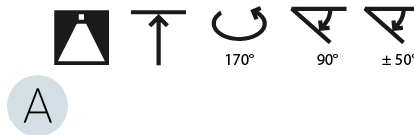

GENERAL

Series: Sign Diva Dancer
Subseries: Sign Diva Dancer
Partner: Prolicht
Division: Architectural
Installation: Suspension
Product Type: Pendant
Mounting Location: Ceiling
Light Distribution: Adjustable

PHYSICAL

Shape: Round
Diameter (mm): 570
Diameter (in): 22 7/16
Height (mm): 1620
Height (in): 63 3/4
Weight (kg): 6.0
Weight (lbs): 13.22
Diffuser: PMMA - Opal / Micro-Prism / Sparkling Secret / Vintage Industrial
Fixture Finish: SSR / BKV / CWI / CRY / HAB / UFT / ITA / RUA / FTG / MYG / LOD / PUS / FRO / FUP / KIA / POP / BLS / SPG / MEY / GOH / CHC / COM / ABZ / JAG / OBR / MOS / ROR
Fixture Material: PMMA / Extruded Aluminum / Steel

ELECTRICAL

Lamp Type: LED (Zhaga Standard)
Input Wattage (W): 58.3
Total Output Wattage (W): 46.9
Dimming: Tri-Mode (Non-Dimming and Phase Dimming (120Vac only) and 0-10V Dimming)
Driver Included: Yes
Driver Location: Integrated
Driver Type: Constant Current - Universal
Driver Class: Class 2
Input Voltage (V): 120 - 277
Constant Current (MA): 350

LED

Color Temperature (°K): 3000 / 3500 / 4000
Max. Delivered Lumen (lm): 6120 / 6233 / 6360
CRI: >90 CRI
Lamp Life (hrs): 50000

OPTICAL

Adjustability: Rotational Canopy 170°; Tilting Canopy ±50°; Tilting Head ±90°

RATINGS AND CERTIFICATIONS

Certified By: Certified for North American Standards
IP rating: IP20