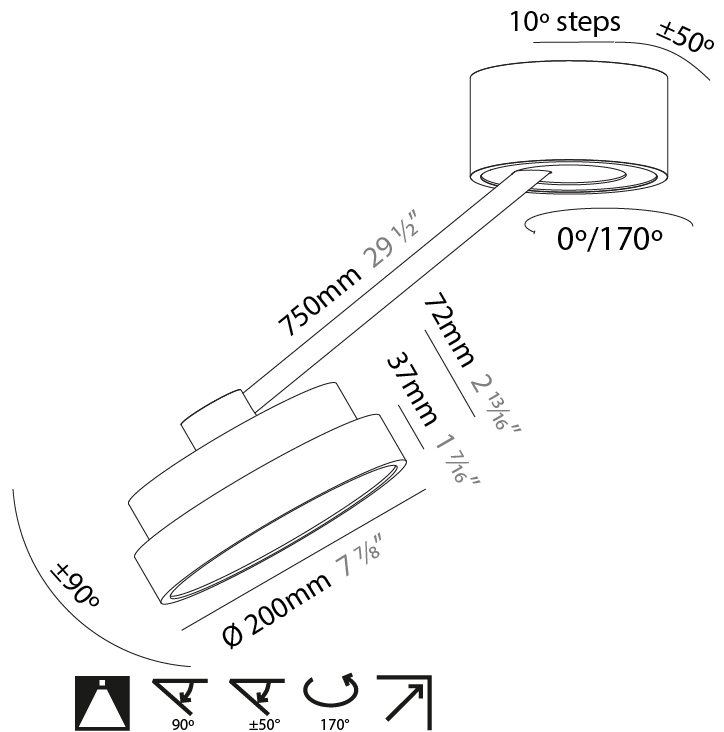

GENERAL

Series: Sign Diva Dancer
Subseries: Sign Diva Dancer Korona
Partner: Prolicht
Division: Architectural
Installation: Suspension
Product Type: Pendant
Mounting Location: Ceiling
Light Distribution: Adjustable

PHYSICAL

Shape: Round
Diameter (mm): 200
Diameter (in): 7 7/8
Height (mm): 870
Depth (mm): 86
Height (in): 34 1/4
Depth (in): 3 3/8
Weight (kg): 2.09
Weight (lbs): 4.607

Diffuser: PMMA - Opal / Micro-Prism / Sparkling Secret / Vintage Industrial

Fixture Finish: SSR / BKV / CWI / CRY / HAB / UFT / ITA / RUA / FTG / MYG / LOD / PUS / FRO / FUP / KIA / POP / BLS / SPG / MEY / GOH / CHC / COM / ABZ / JAG / OBR / MOS / ROR

Fixture Material: PMMA / Extruded Aluminum / Steel

ELECTRICAL

Lamp Type: LED (Zhaga Standard)
Input Wattage (W): 11
Total Output Wattage (W): 10
Dimming: Tri-Mode (Non-Dimming and Phase Dimming (120Vac only) and 0-10V Dimming)
Driver Included: Yes
Driver Location: Integrated
Driver Type: Constant Current - Universal
Driver Class: Class 2
Input Voltage (V): 120 - 277
Constant Current (MA): 350

LED

Color Temperature (*K): 2700 / 3000 / 3500 / 4000
Max. Delivered Lumen (lm): 860 / 1080 / 1088 / 1110
CRI: >90 CRI
Lamp Life (hrs): 50000

OPTICAL

Adjustability: Rotational Canopy 170°; Tilting Canopy ±50°; Tilting Head ±90°

RATINGS AND CERTIFICATIONS

Certified By: Certified for North American Standards
IP rating: IP20