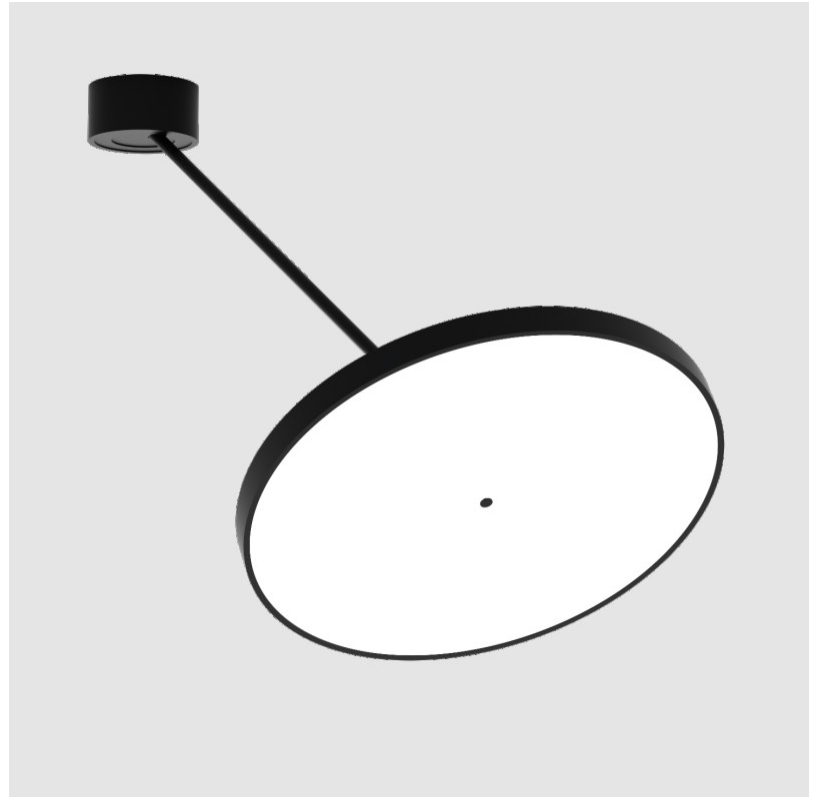

GENERAL

Series: Sign Diva Dancer
Subseries: Sign Diva Dancer
Brand: Prolicht
Division: Architectural
Mounting Type: Suspension
Mounting Location: Ceiling
Subcategory: Pendant

PHYSICAL

Shape: Round
Diameter (mm): 570
Diameter (in): 22 7/16
Height (mm): 870
Depth (mm): 72
Height (in): 34 1/4
Depth (in): 2 13/16
Extension (mm): 750
Extension (in): 29 1/2
Light Distribution: Adjustable / Direct
Weight (kg): 4.660
Weight (lbs): 10.273
Diffuser: PMMA - Opal / Micro-Prism / Sparkling Secret / Vintage Industrial
Fixture Finish: SSR / BKV / CWI / CRY / HAB / UFT / ITA / RUA / FTG / MYG / LOD / PUS / FRO / FUP / KIA / POP / BLS / SPG / MEY / GOH / GUM / CHC / COM / ABZ / JAG / OBR / MOS / ROR
Fixture Material: Extruded Aluminum / Steel

ELECTRICAL

Lamp Type: LED (Zhaga Standard)
Input Wattage (W): 49
Dimming: Tri-Mode (Non-Dimming and Phase Dimming (120Vac only) and 0-10V Dimming)
Driver Included: Yes
Driver Location: Integrated
Driver Type: Constant Current - Universal
Driver Class: Class 2
Input Voltage (V): 120 - 277
Constant Current (MA): 350

LED

Color Temperature (*K): 2700 / 3000 / 3500 / 4000
Max. Delivered Lumen (lm): 4978 / 5337 / 5384 / 5494
Nominal Lumen (lm): 6199 / 6646 / 6705 / 6842
CRI: >90 CRI
Lamp Life (hrs): 50000

OPTICAL

Adjustability: Rotational Canopy 170°; Tilting Canopy ±50°; Tilting Head ±90°

RATINGS AND CERTIFICATIONS

Certified By: Certified for North American Standards
IP rating: IP20